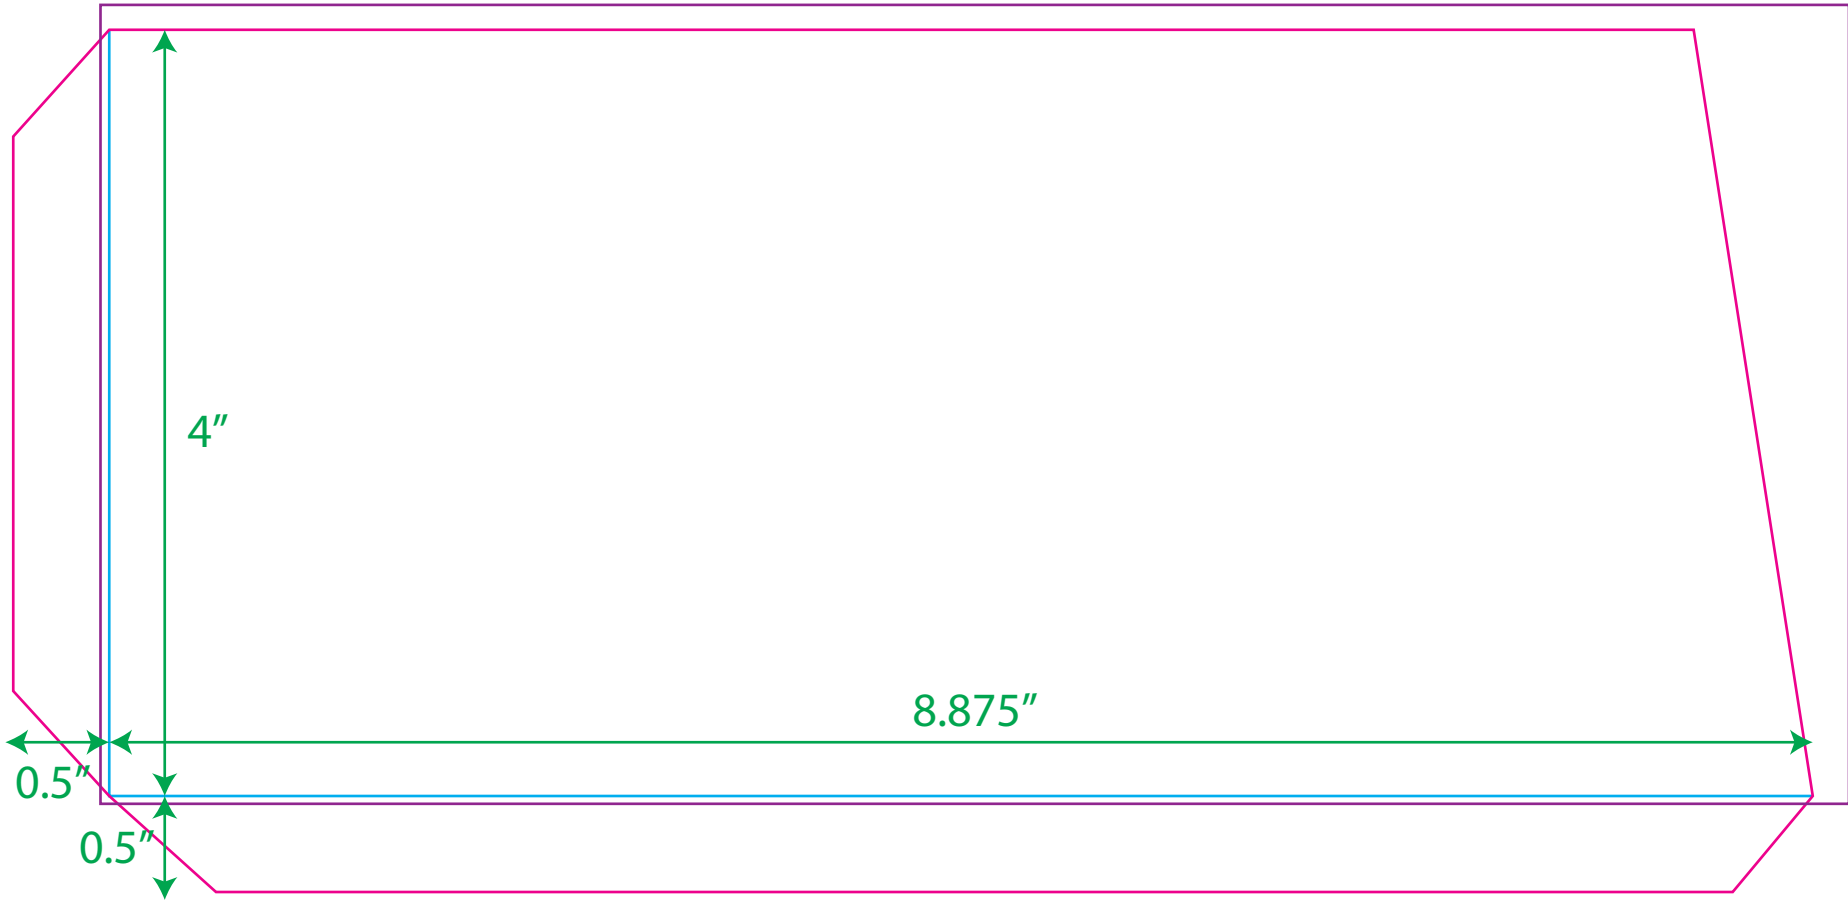

POCKET FOLDER 9X12 HORIZONTAL - LEFT POCKET

ART AREA CUT LINE FOLD LINE DIMENSIONS

POCKET FOLDER 9X12 HORIZONTAL - RIGHT POCKET

ART AREA CUT LINE FOLD LINE DIMENSIONS