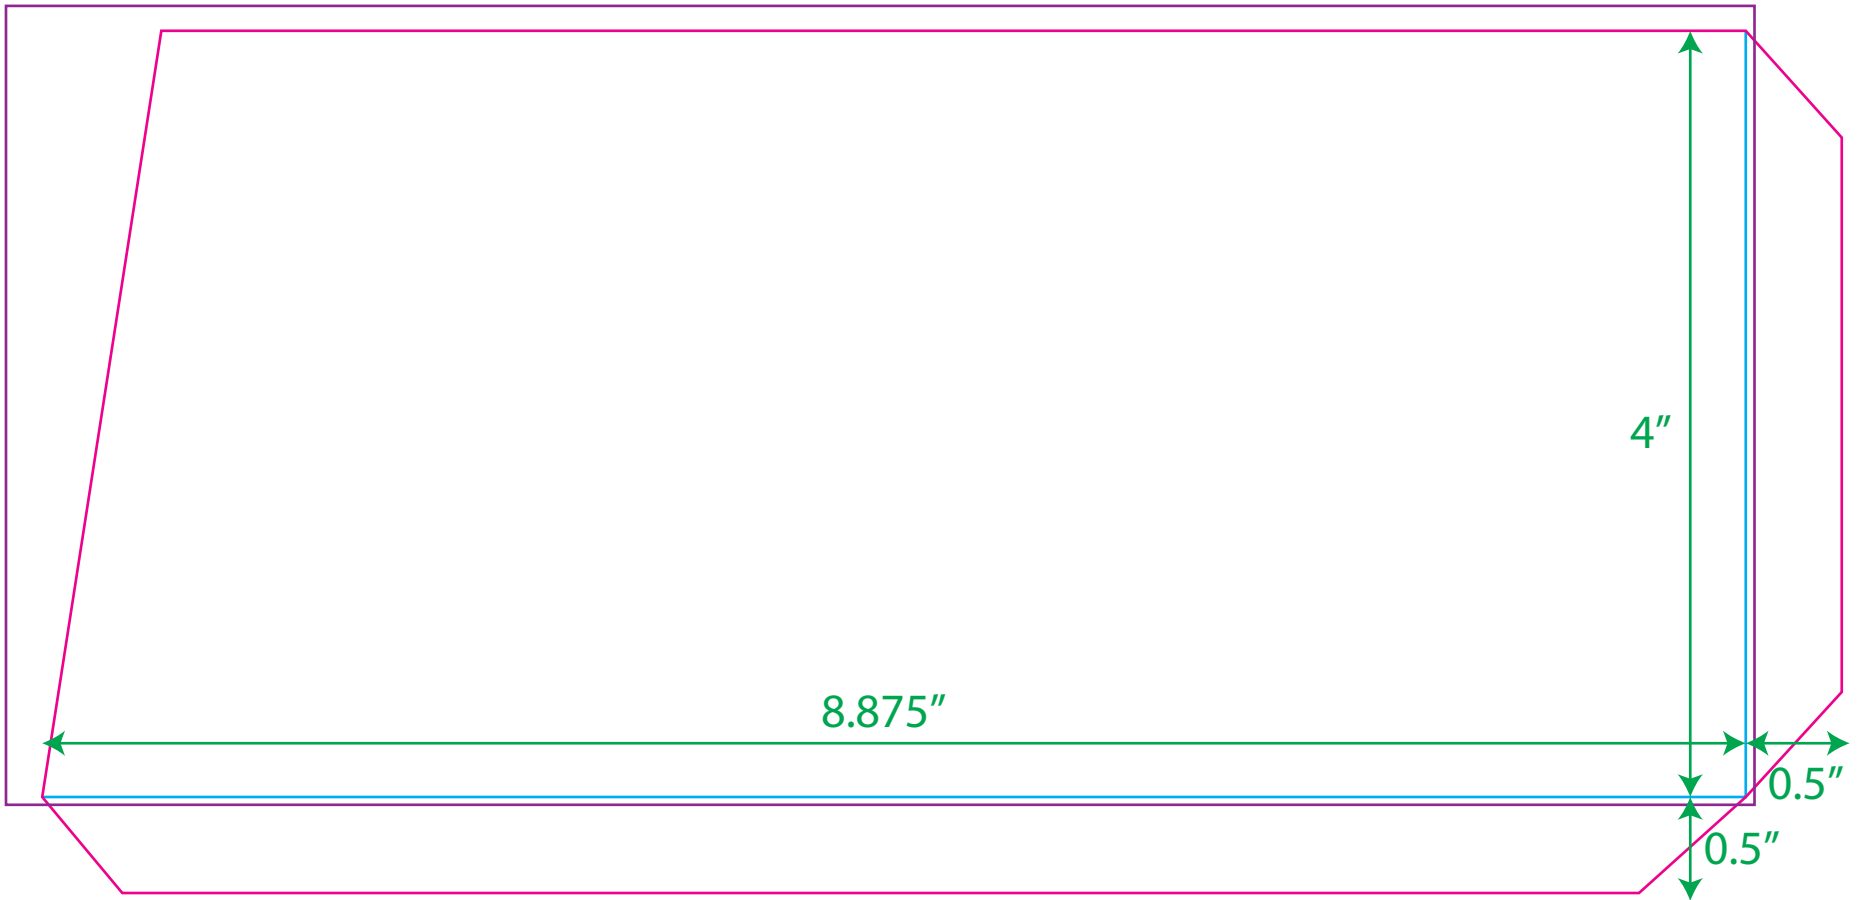

POCKET FOLDER 9X12 HORIZONTAL - LEFT POCKET

ART AREA CUT LINE FOLD LINE DIMENSIONS

POCKET FOLDER 9X12 HORIZONTAL - RIGHT POCKET

ART AREA CUT LINE FOLD LINE DIMENSIONS