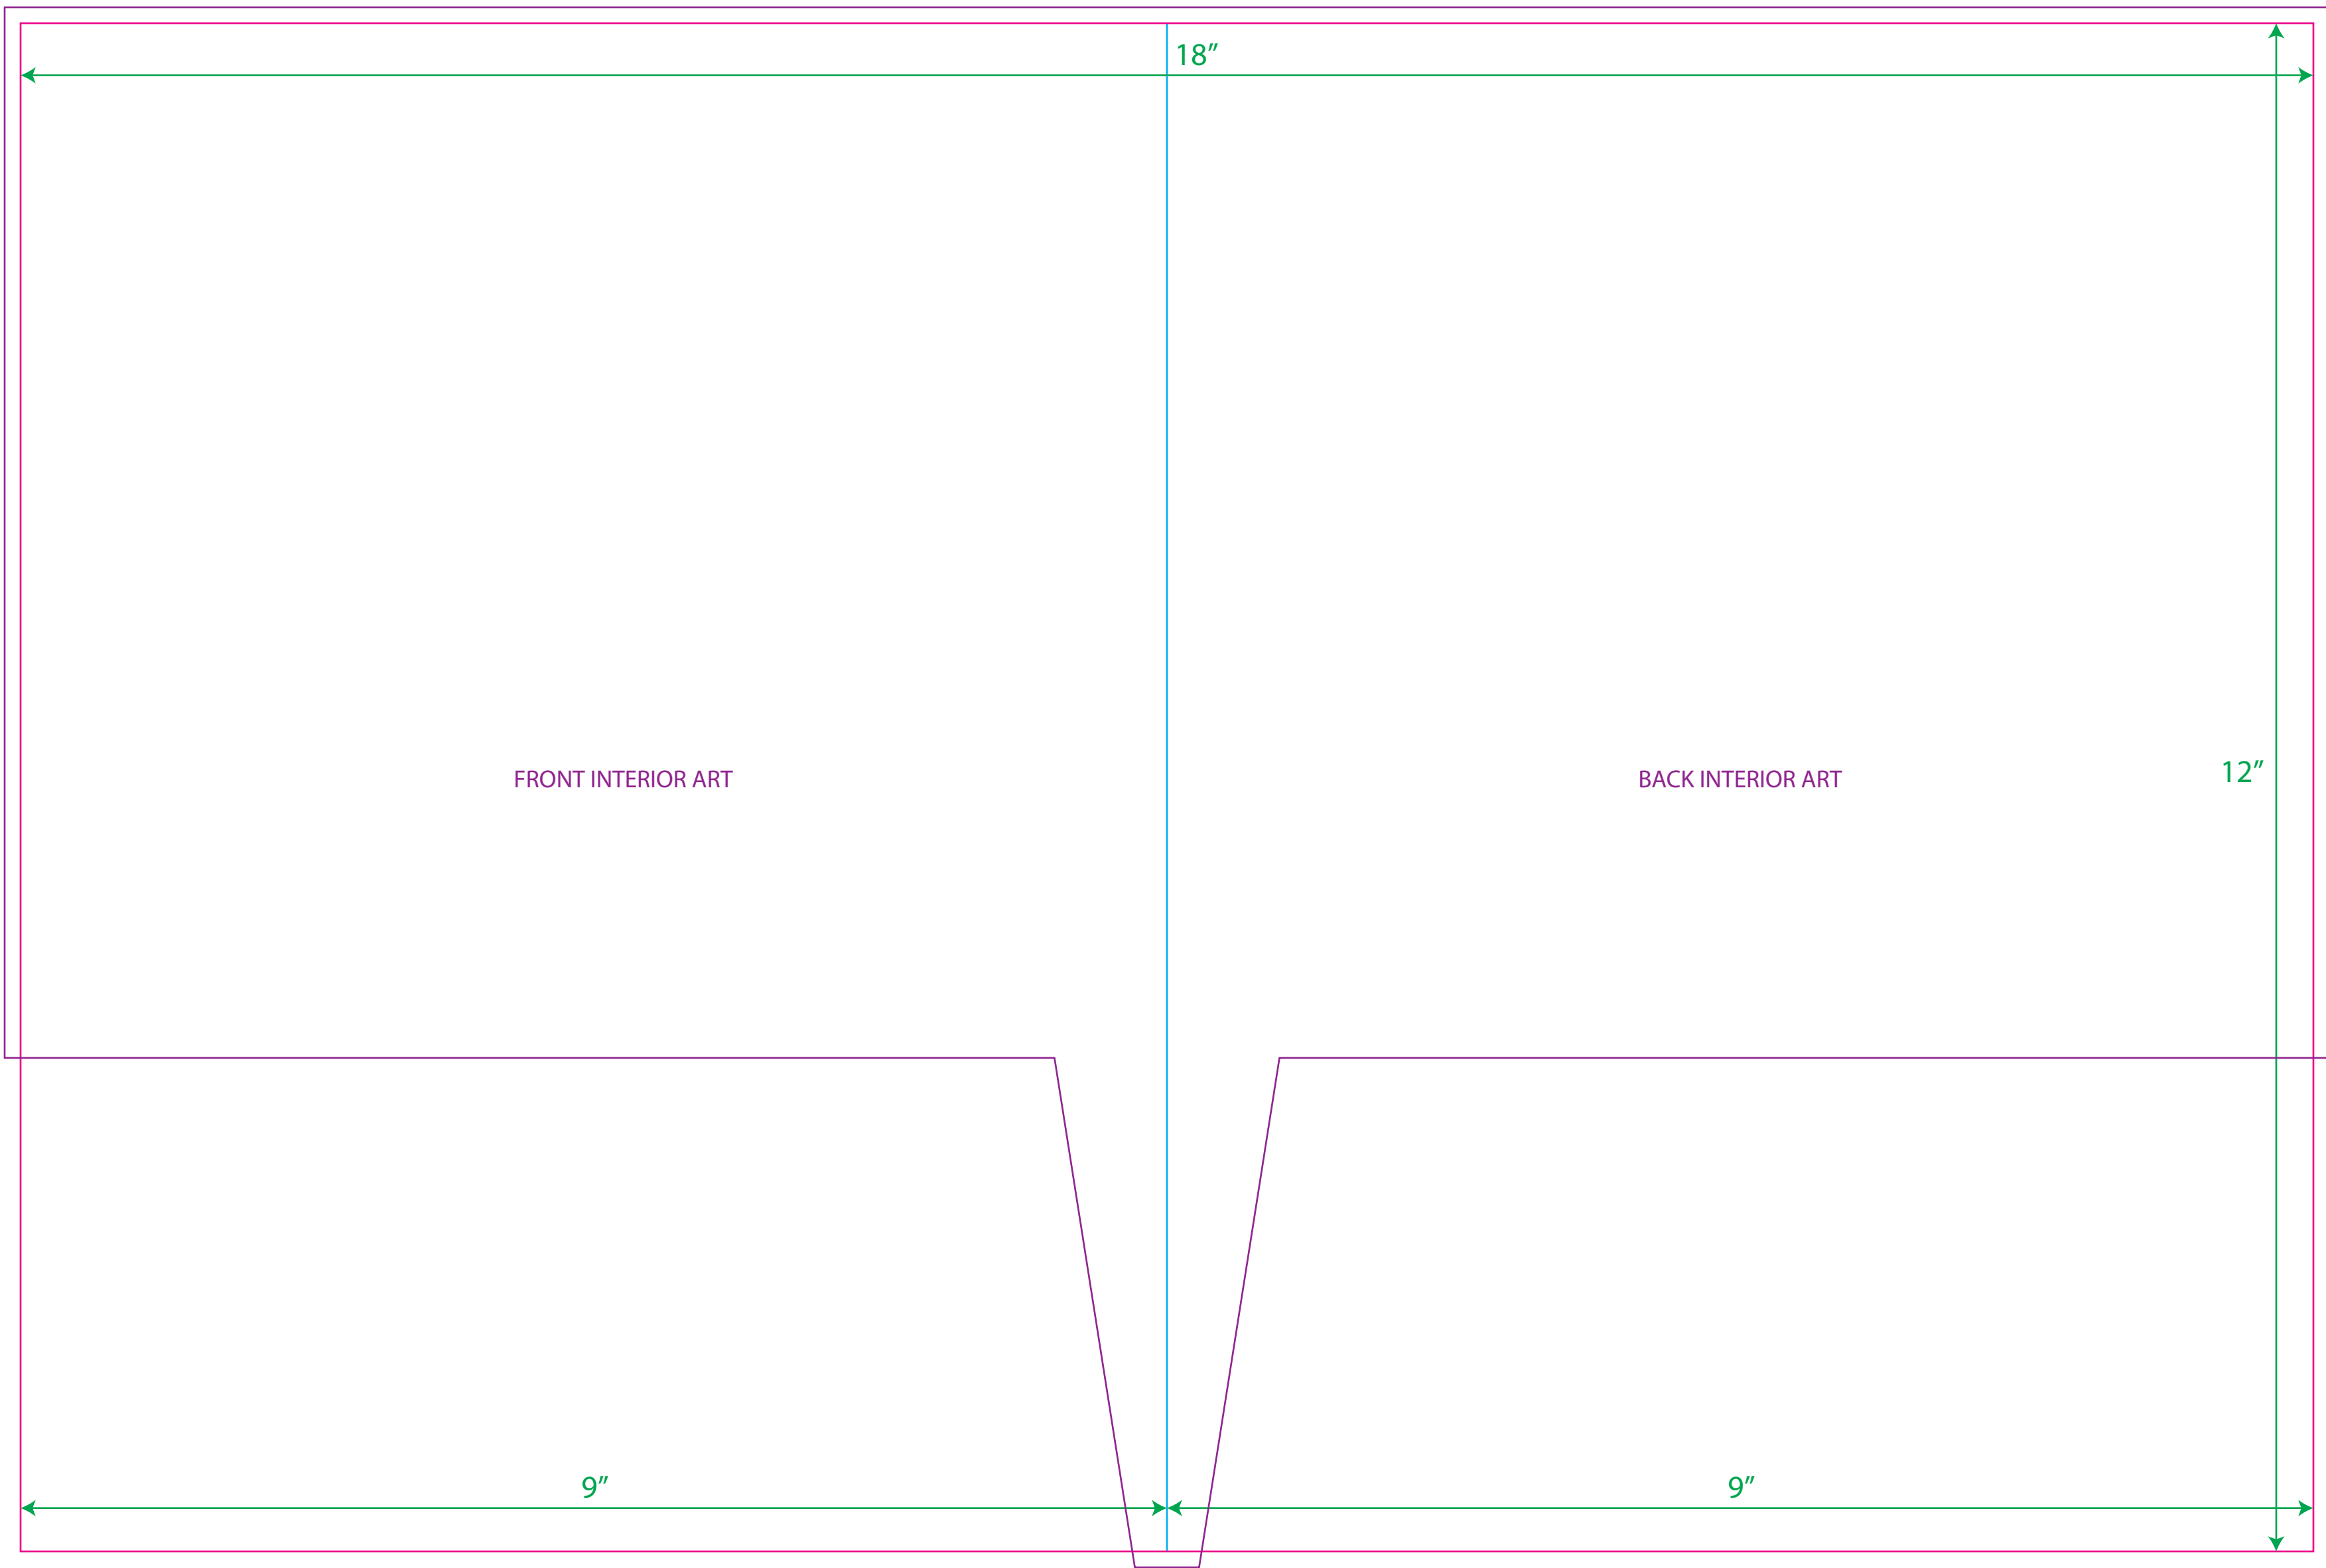

POCKET FOLDER 9X12 - EXTERIOR

ART AREA

CUT LINE

FOLD LINE

DIMENSIONS

POCKET FOLDER 9X12 - INTERIOR

ART AREA

CUT LINE

FOLD LINE

DIMENSIONS