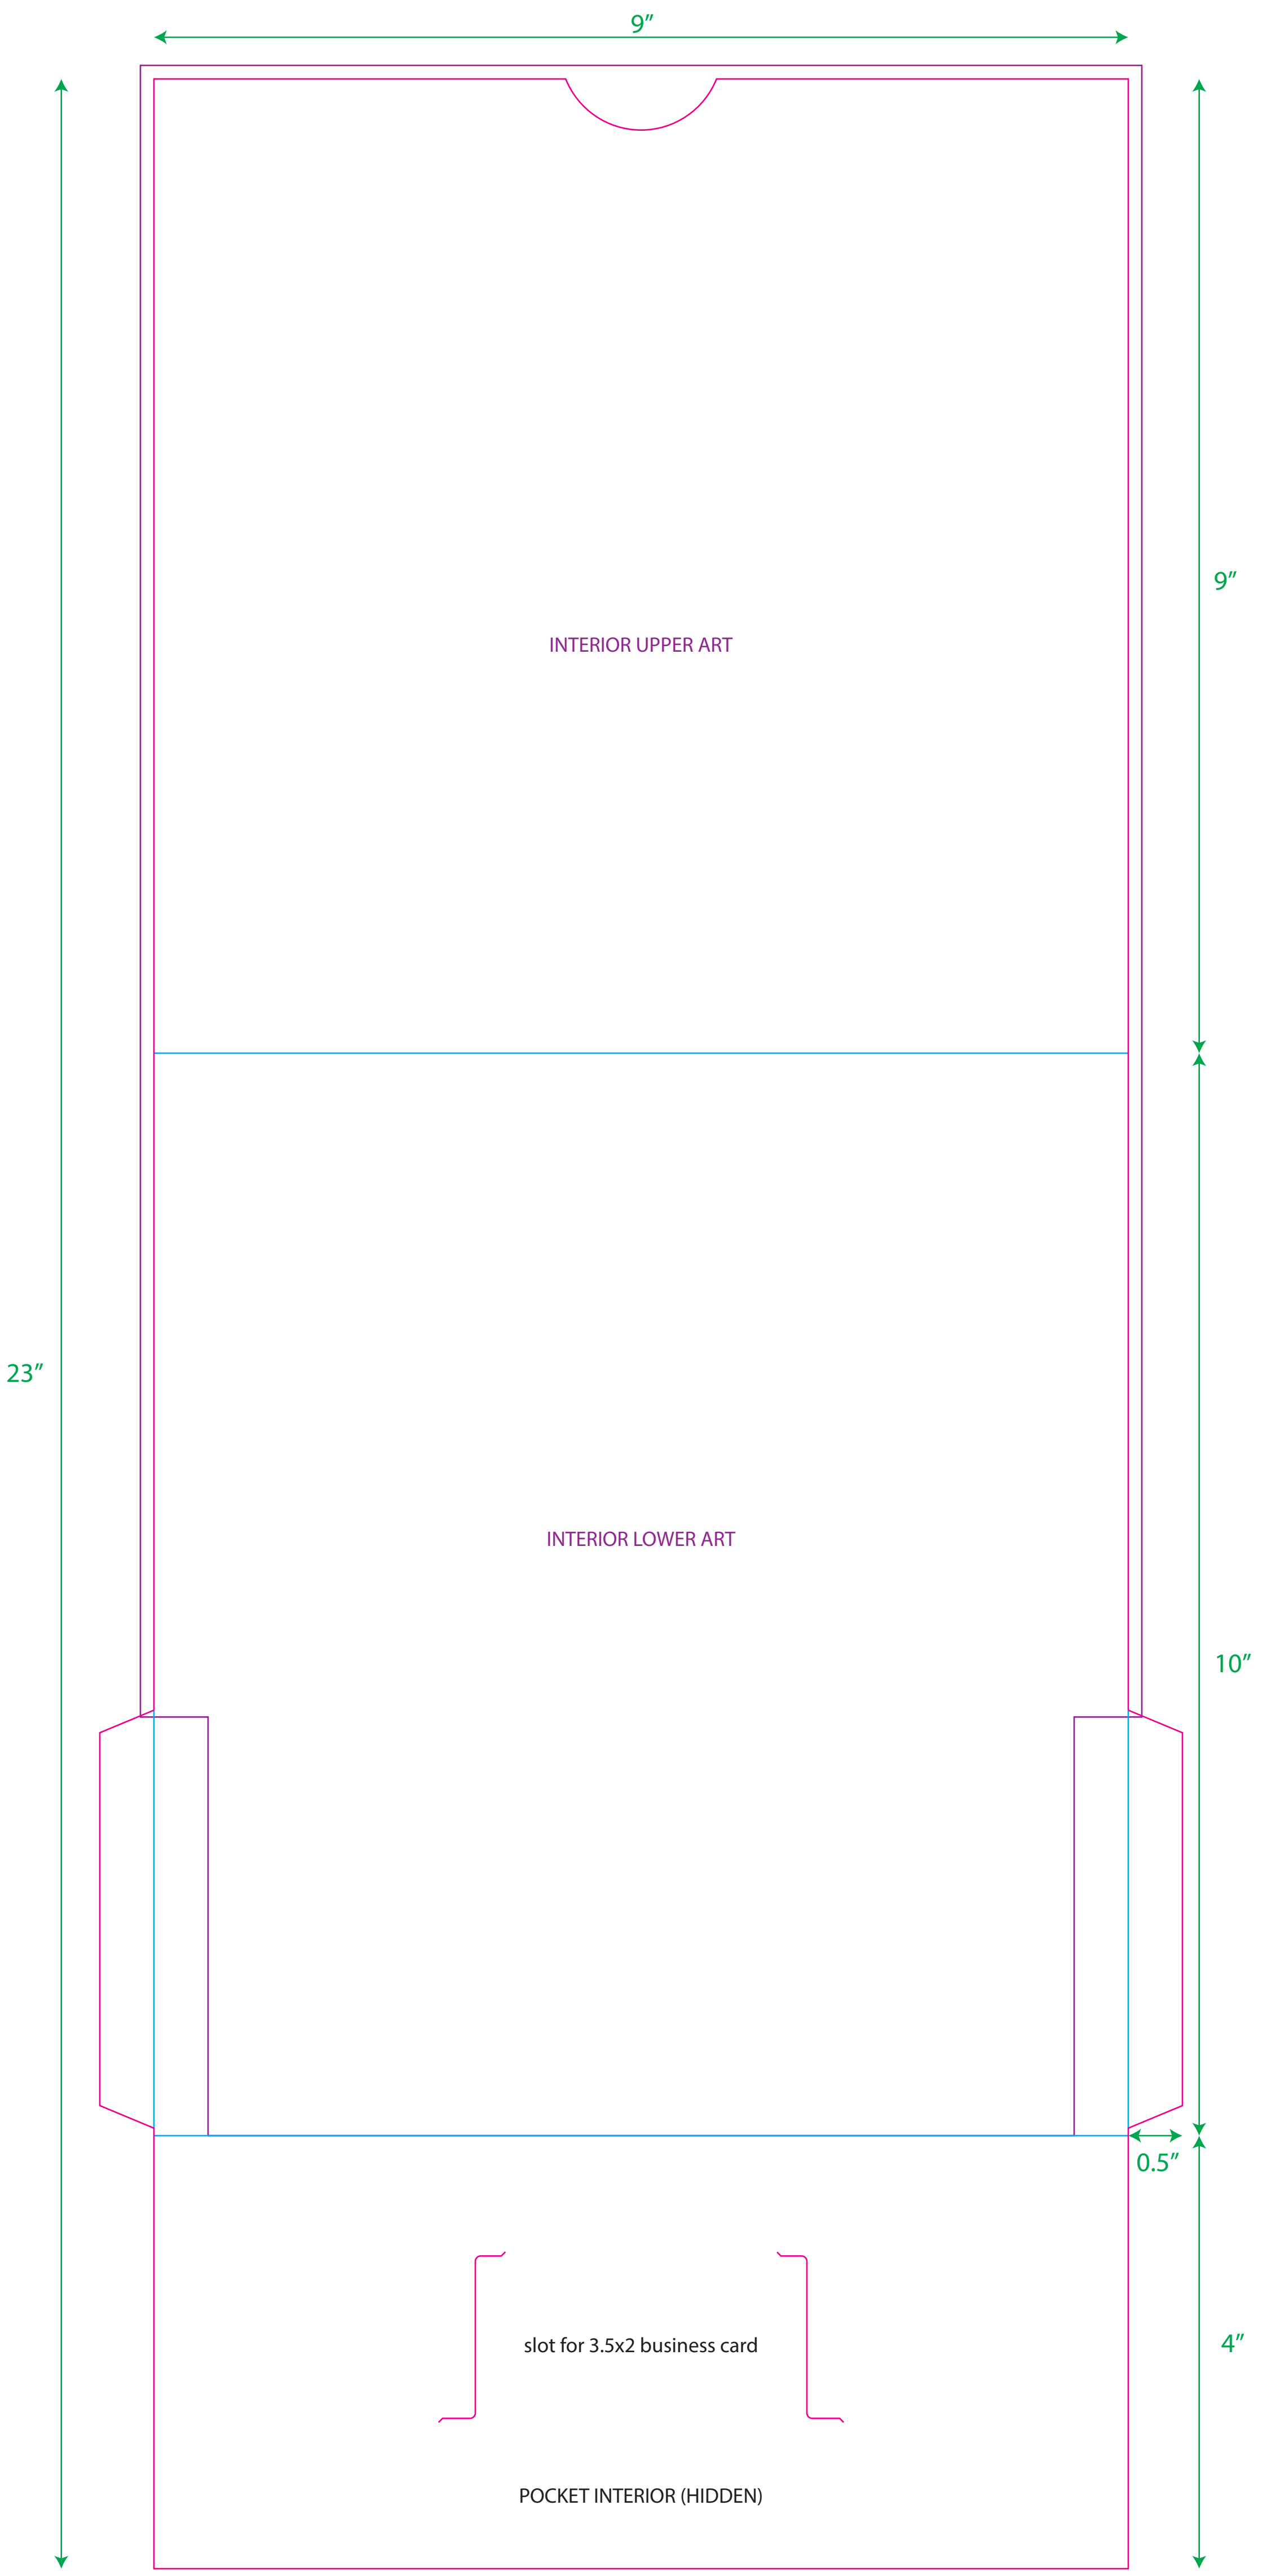

POCKET FOLDER 9X10 VERTICAL - EXTERIOR

9"

23"

6"

10"

0.5"

4"

FRONT EXTERIOR ART

BACK EXTERIOR ART

slot for 3.5x2 business card

POCKET ART

ART AREA

CUT LINE

FOLD LINE

DIMENSIONS

POCKET FOLDER 9X10 VERTICAL - INTERIOR

ART AREA

CUT LINE

FOLD LINE

DIMENSIONS