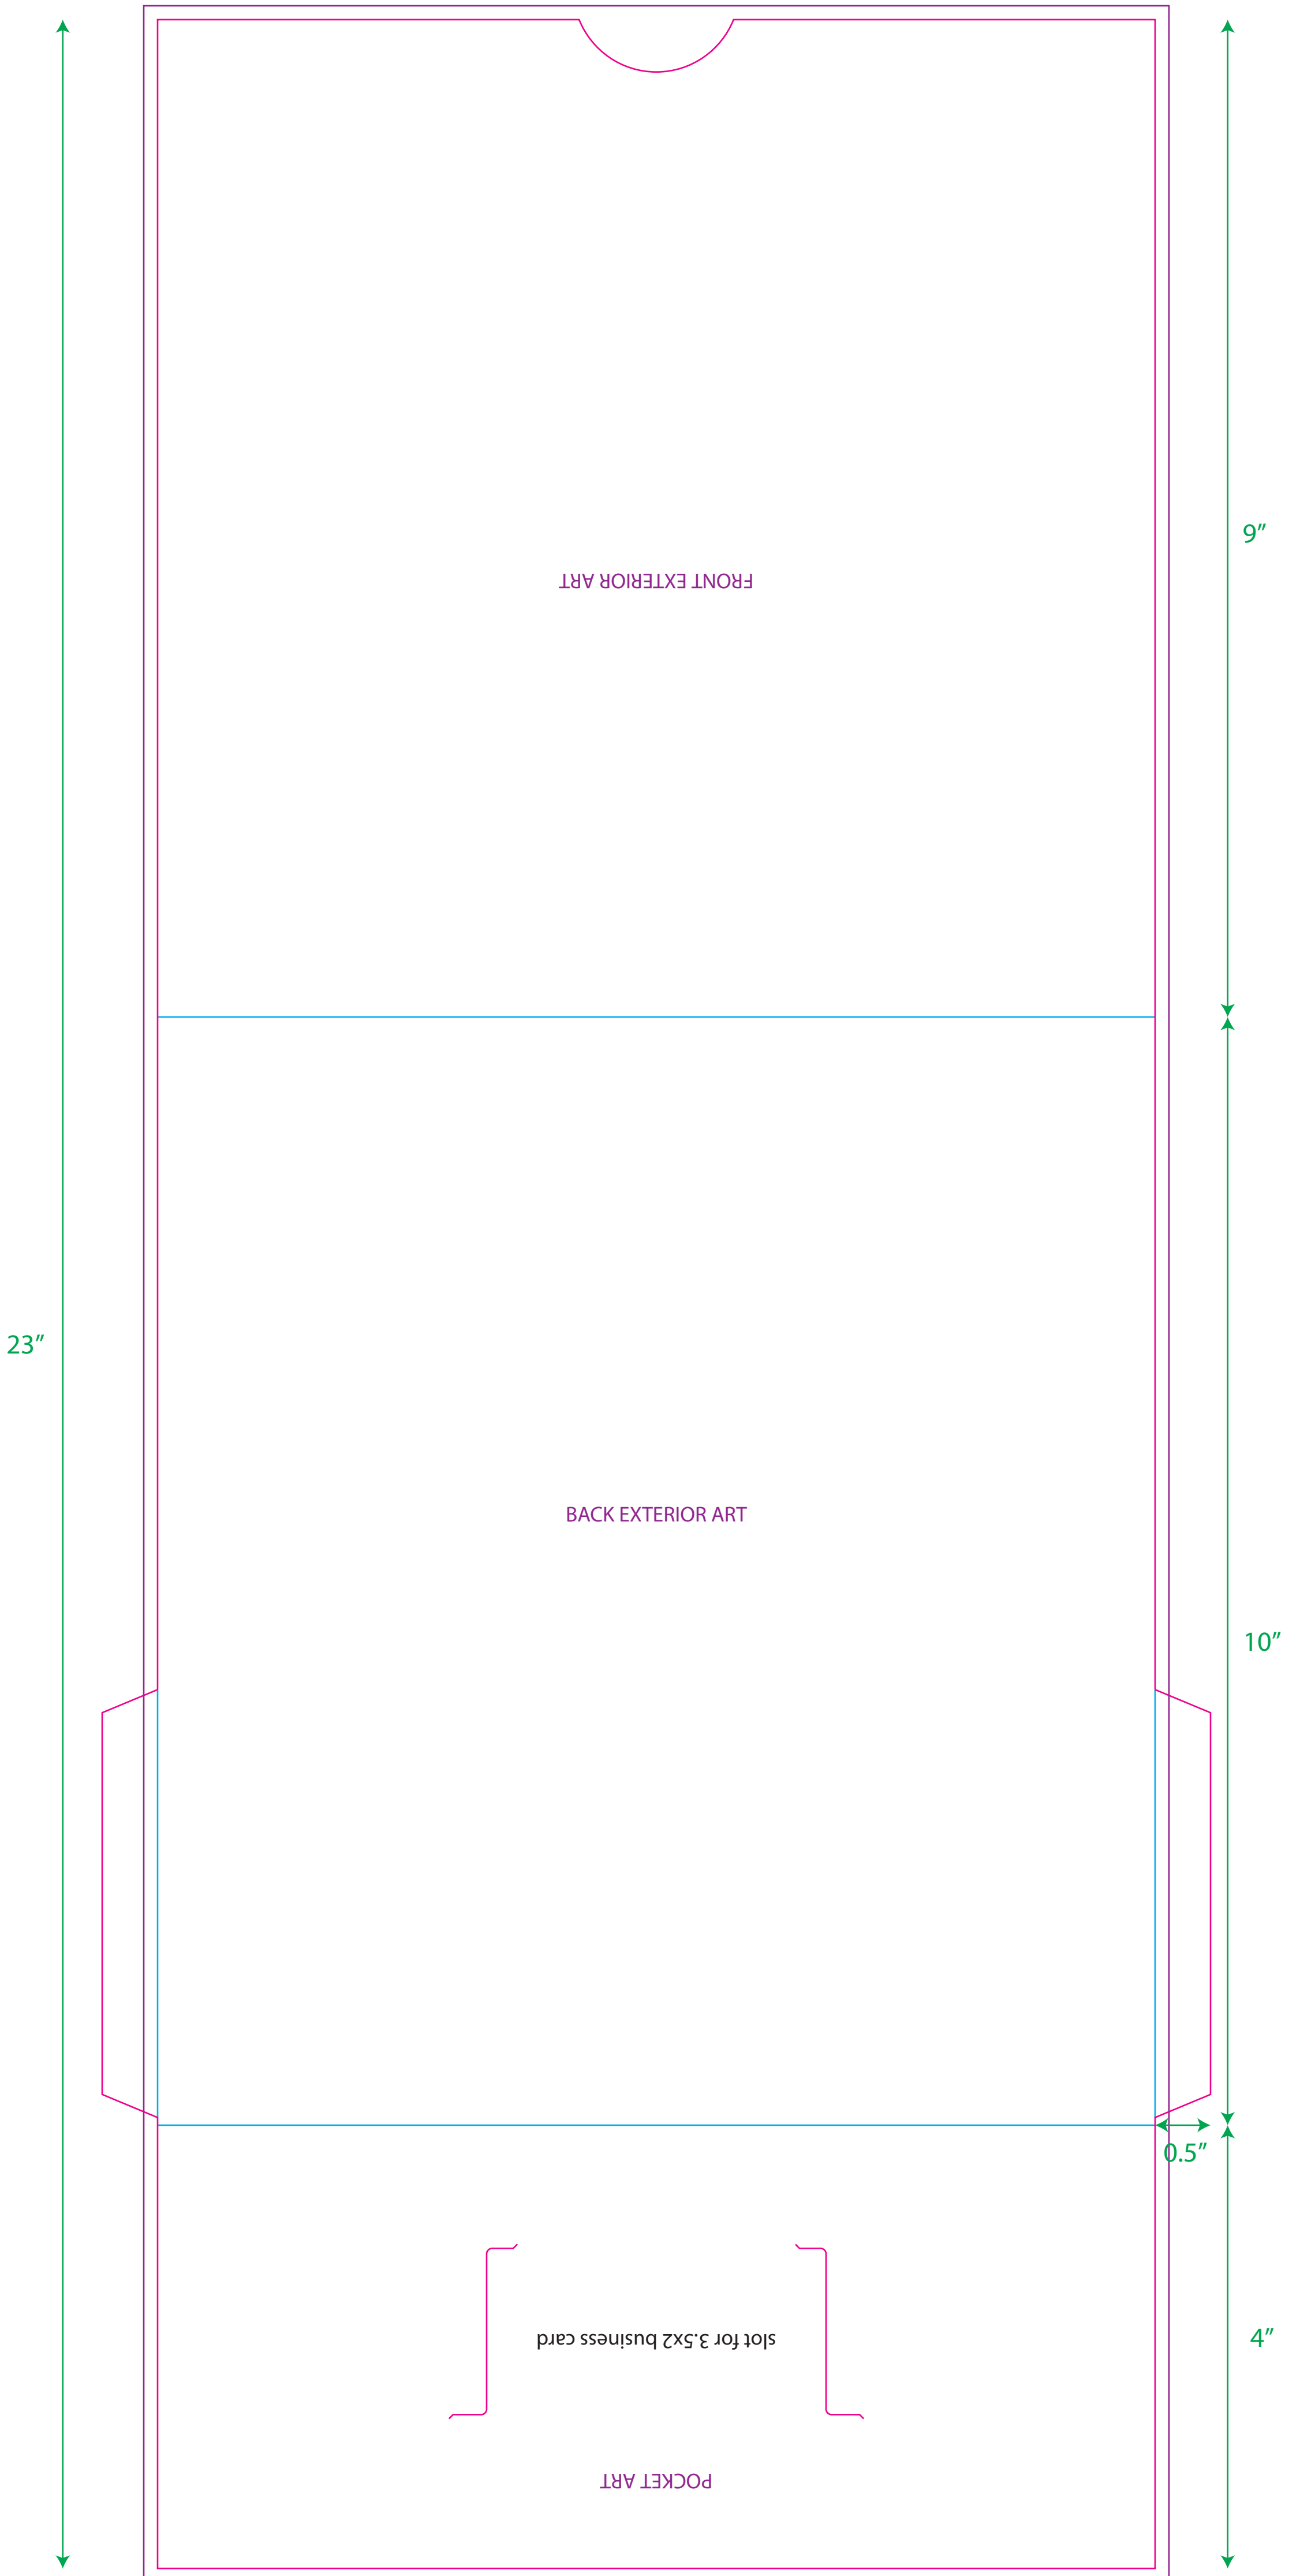

POCKET FOLDER 9X10 VERTICAL - EXTERIOR

9"

23"

6"

10"

0.5"

4"

FRONT EXTERIOR ART

BACK EXTERIOR ART

slot for 3.5x2 business card

POCKET ART

ART AREA

CUT LINE

FOLD LINE

DIMENSIONS

POCKET FOLDER 9X10 VERTICAL - INTERIOR

ART AREA

CUT LINE

FOLD LINE

DIMENSIONS